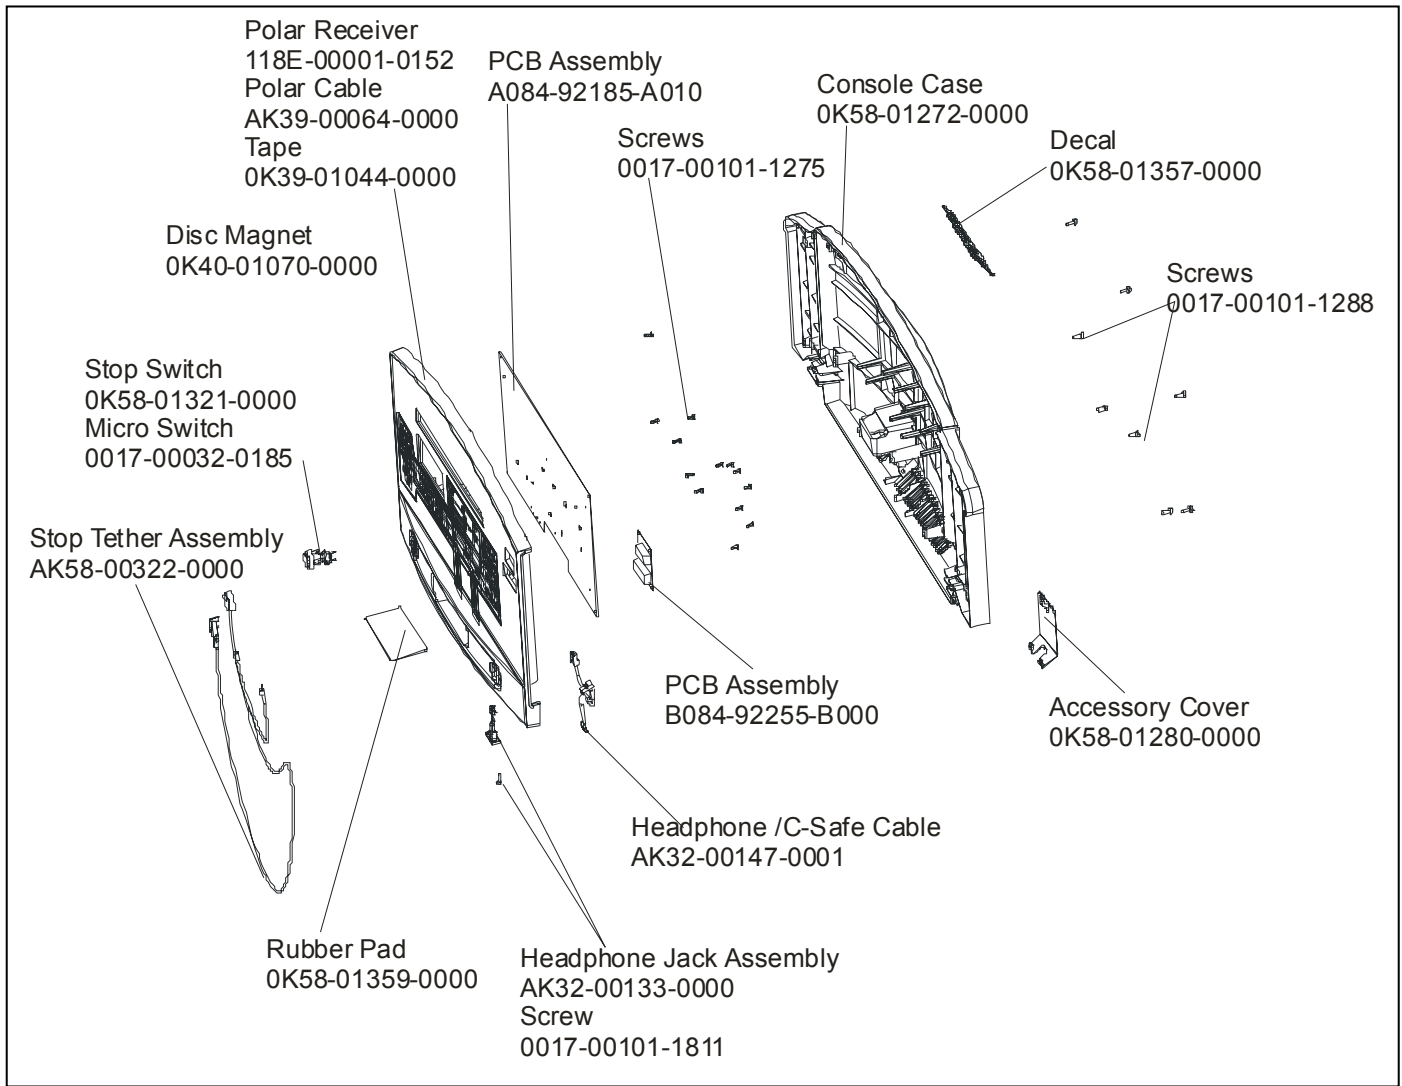

ARCTIC SILVER 97TEZ

Console and Related Components

97TEZ-0xxx-01
S/N TWZ10000 and up

Console Assembly	Overlay/Bezel/Switch Assy.	Overlay	Language
AK58-00535-0001	CONS-ASSY: 97TEZ; ENG	AK58-00549-0001	BZL/SW W/OVERLAY ASSY: 97TEZ; ENG
AK58-00535-0002	CONS-ASSY: 97TEZ; EUR	AK58-00549-0002	BZL/SW W/OVERLAY ASSY: 97TEZ; EUR
AK58-00535-0003	CONS-ASSY: 97TEZ; GER	AK58-00549-0003	BZL/SW W/OVERLAY ASSY: 97TEZ; MET
AK58-00535-0004	CONS-ASSY: 97TEZ; SPN	AK58-00549-0004	BZL/SW W/OVERLAY ASSY: 97TEZ; SPN
AK58-00535-0007	CONS-ASSY: 97TEZ; FRN	AK58-00549-0007	BZL/SW W/OVERLAY ASSY: 97TEZ; FRN
AK58-00535-0008	CONS-ASSY: 97TEZ; ITL	AK58-00549-0008	BZL/SW W/OVERLAY ASSY: 97TEZ; ITL
AK58-00535-0009	CONS-ASSY: 97TEZ; DUT	AK58-00549-0009	BZL/SW W/OVERLAY ASSY: 97TEZ; DUT
AK58-00535-0010	CONS-ASSY: 97TEZ; POR	AK58-00549-0010	BZL/SW W/OVERLAY ASSY: 97TEZ; POR